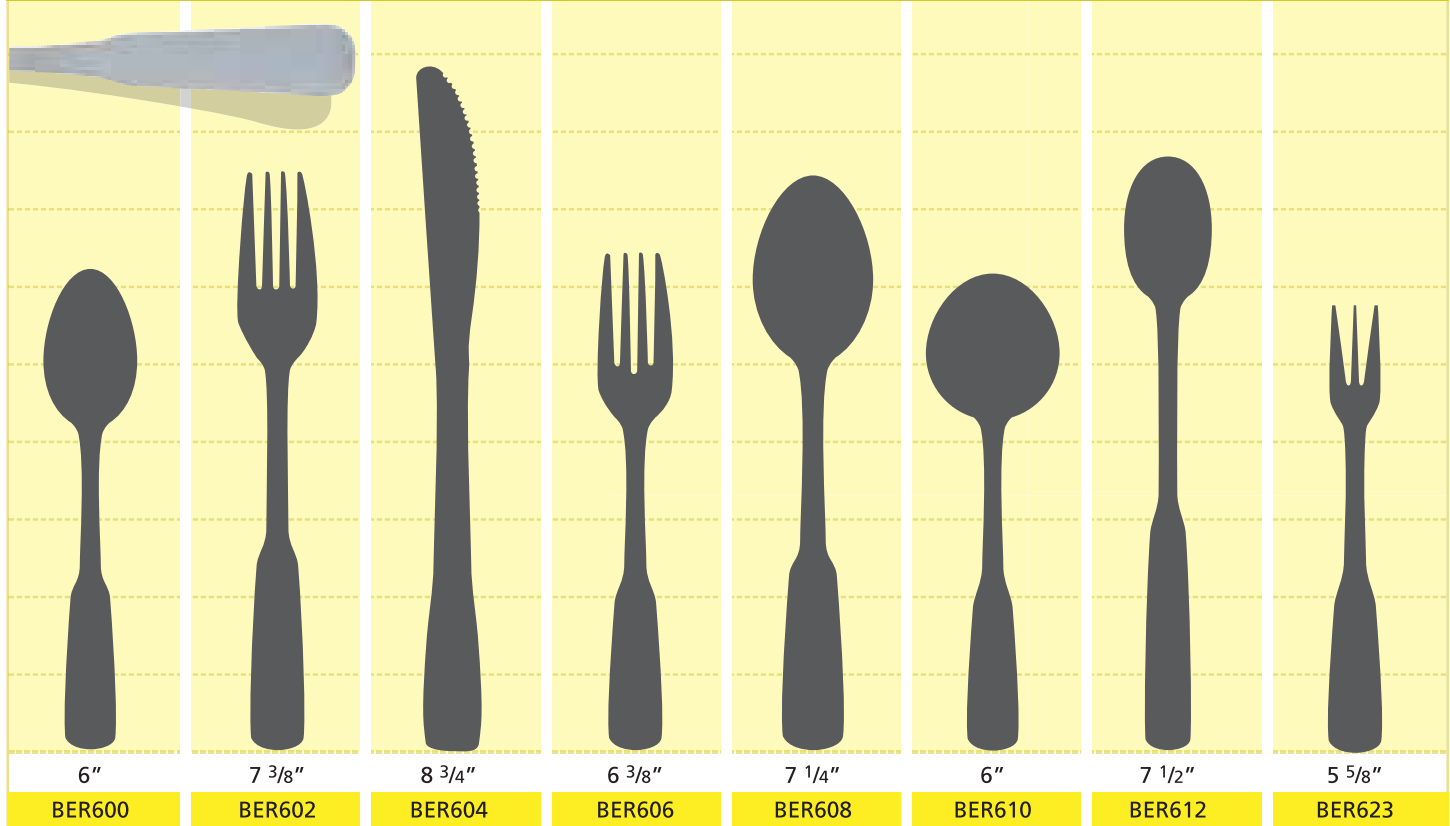

Berkshire – Heavy weight 18/0

Sizes are approximate and may vary.

Dominion – Heavy weight – *Medium weight

Sizes are approximate and may vary.